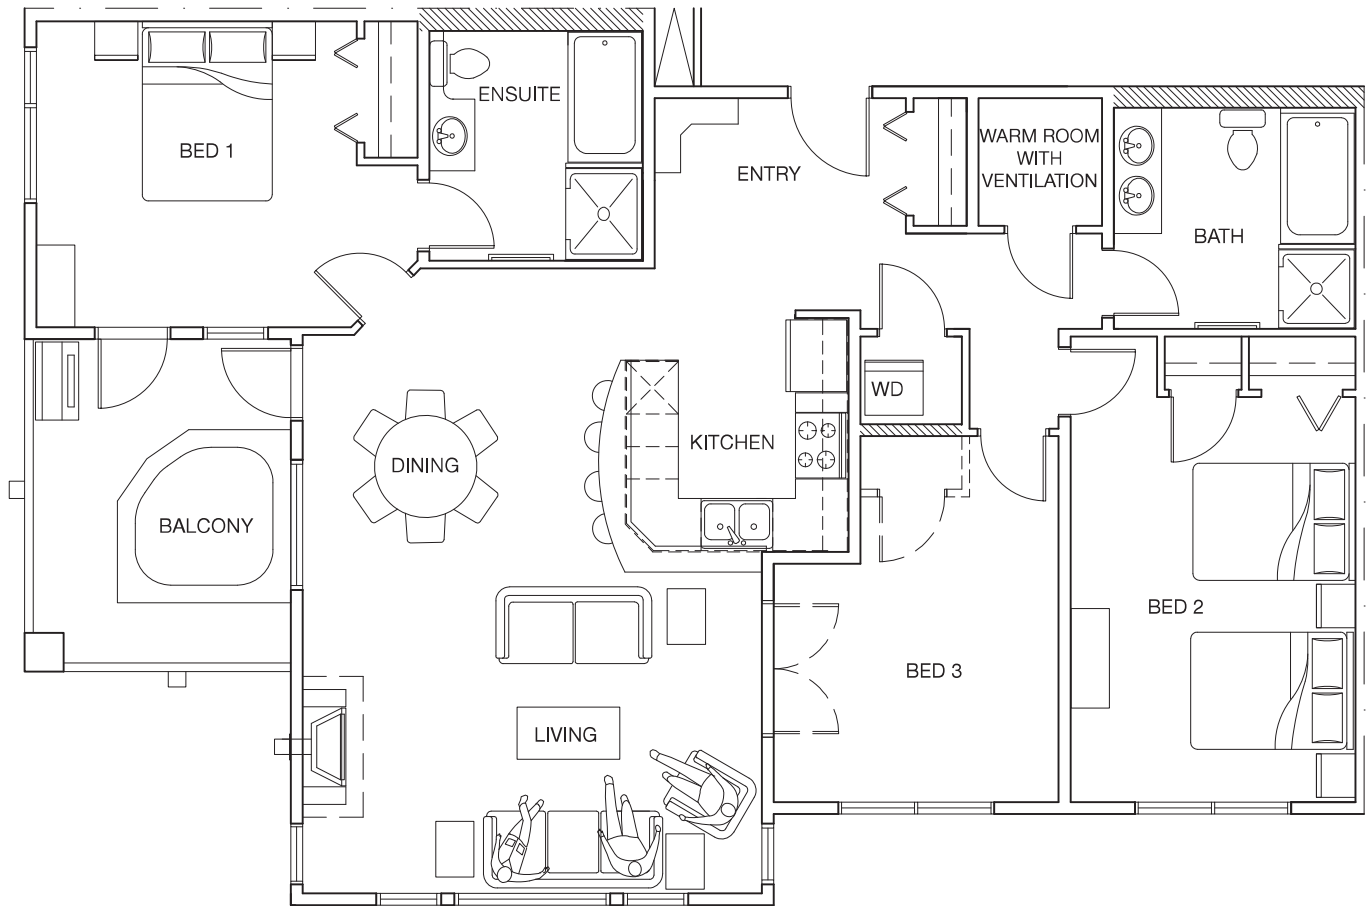

3 Bdrm

Building B (Plan A5)
1393 square feet
Home 104, 204, 304, 404

This floorplan is for illustrative purposes only and may not be exactly to scale. Square footage may vary with actual strata survey. Floor plans are subject to change without notice. All furnishings shown are not included and are for layout only.