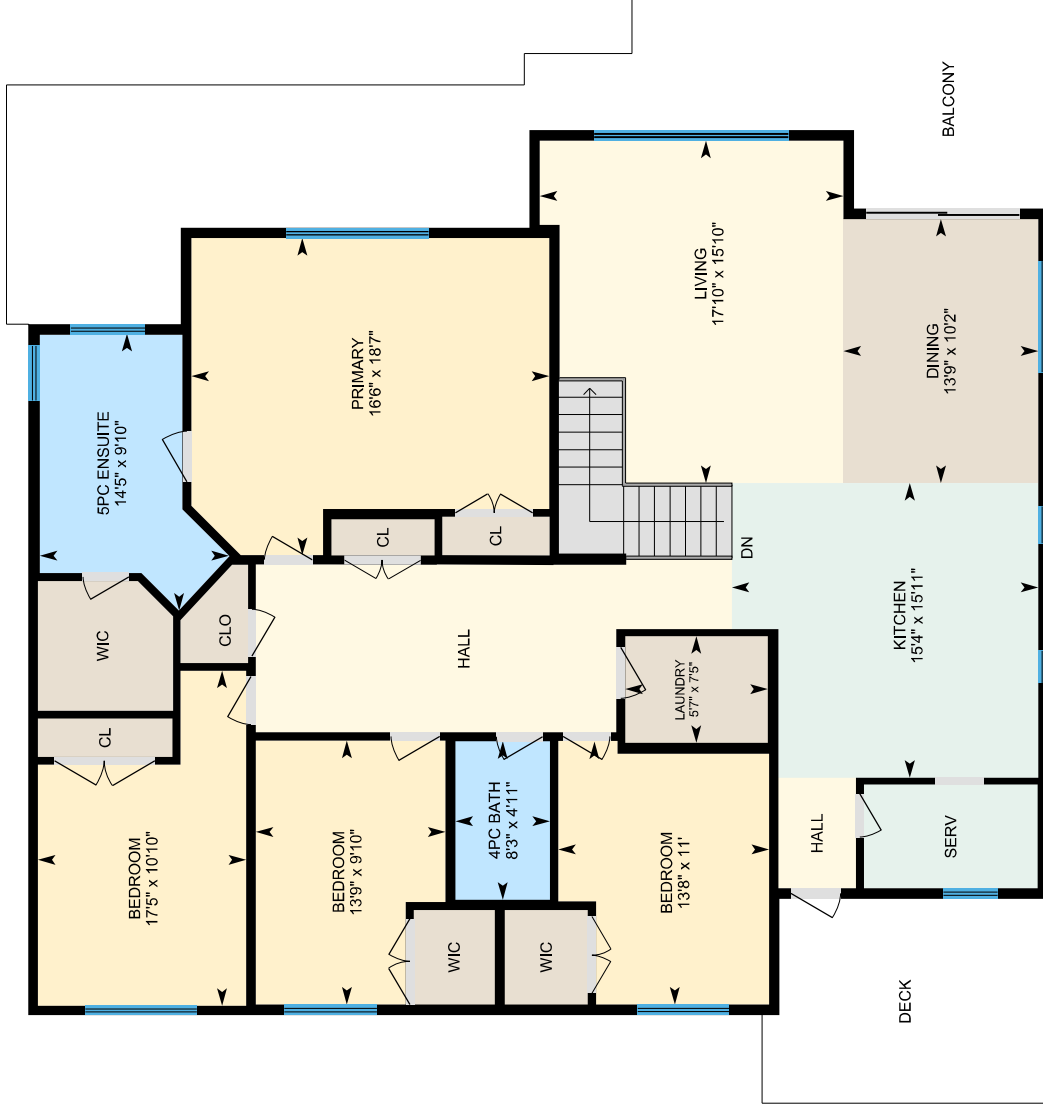

2811 Canyon Crest Drive, West Kelowna, BC

Main Floor Exterior Area 2148.32 sq ft
Interior Area 2041.95 sq ft

PREPARED: 2023/03/01

White regions are excluded from total floor area in iGUIDE floor plans. All room dimensions and floor areas must be considered approximate and are subject to independent verification.