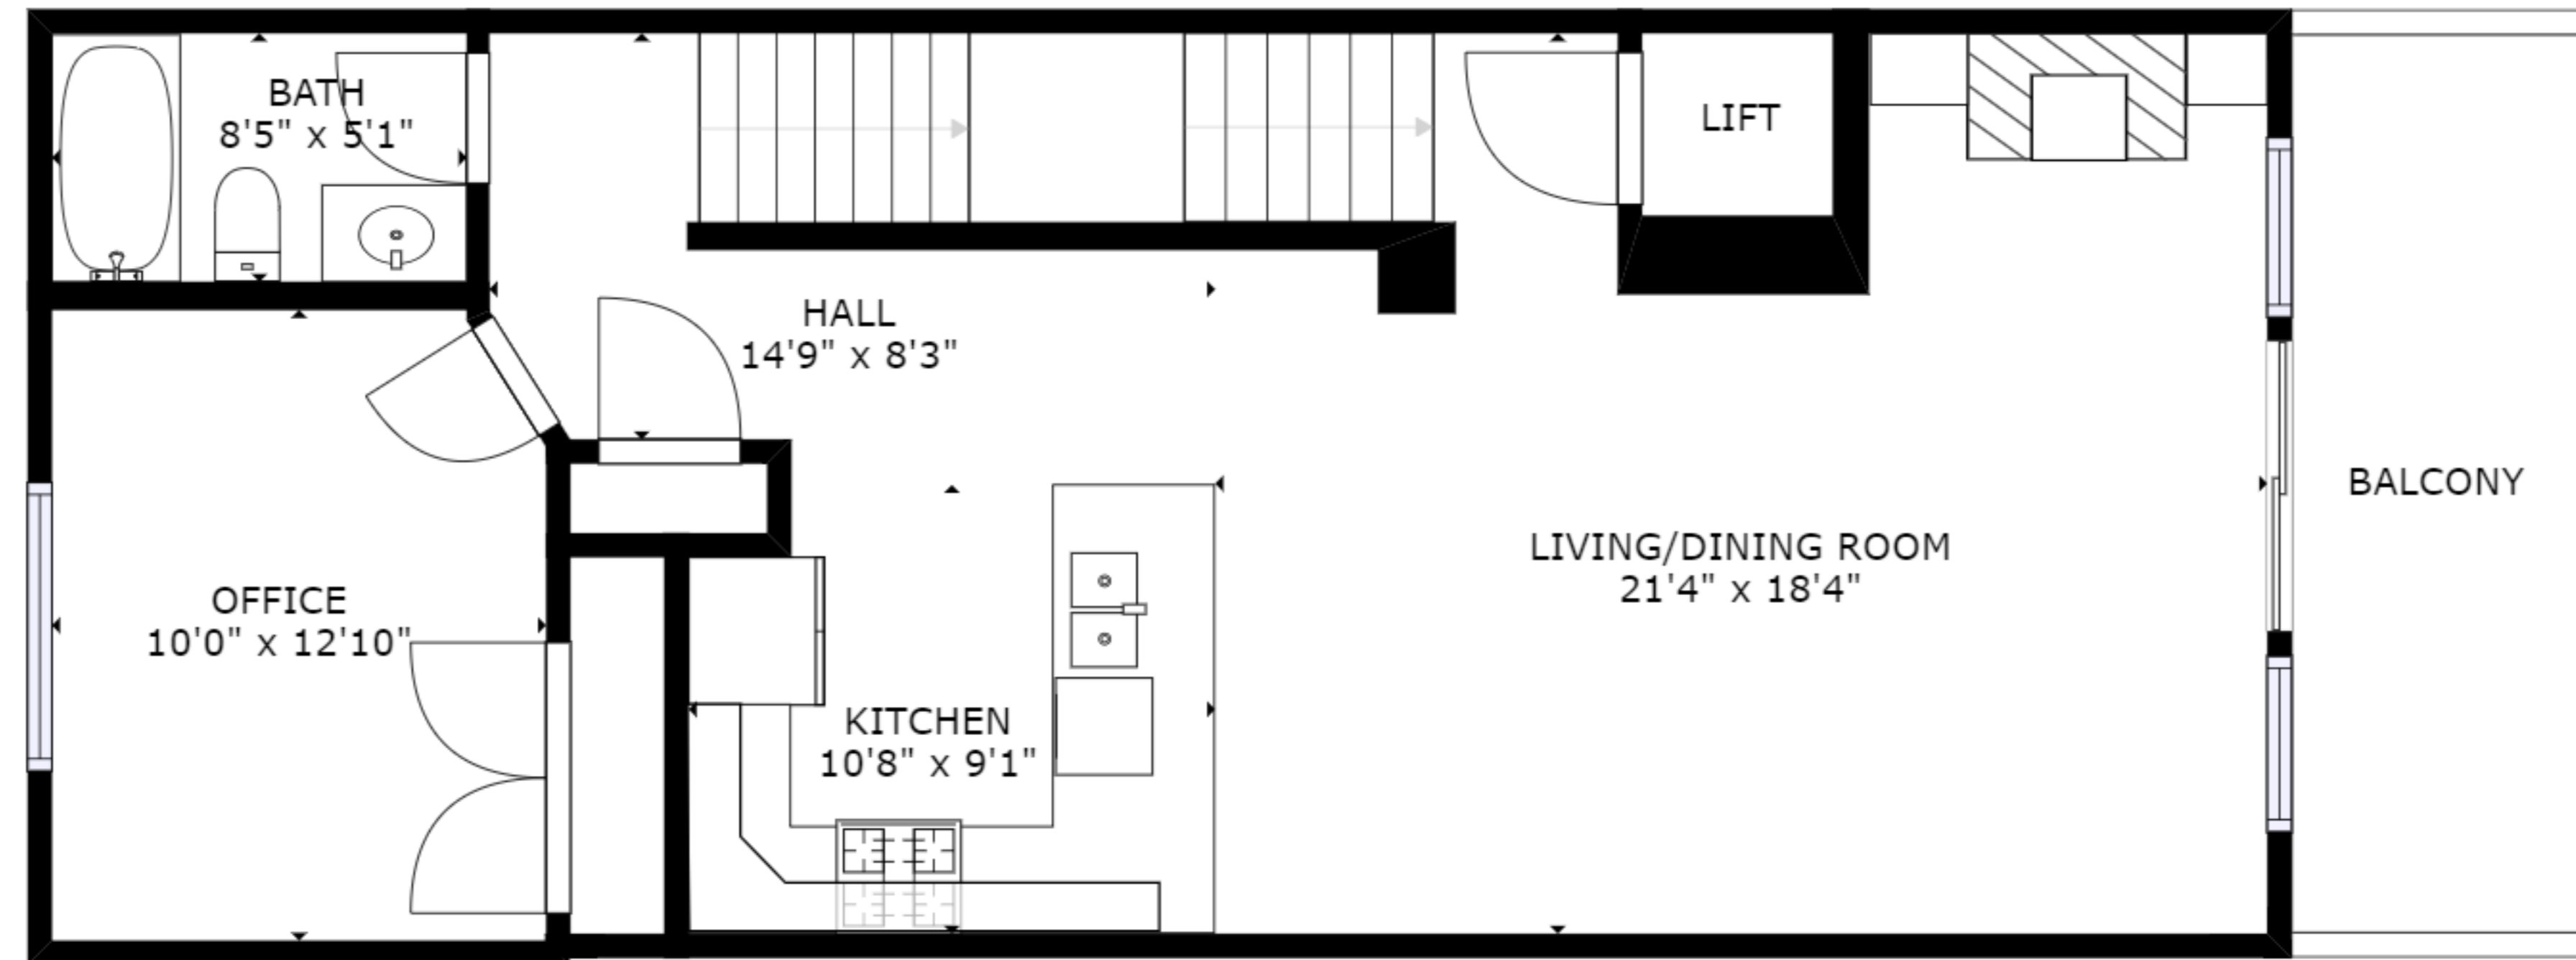

FLOOR 3

FLOOR 2

FLOOR 1

GROSS INTERNAL AREA
 FLOOR 1: 181 sq ft, FLOOR 2: 811 sq ft
 FLOOR 3: 809 sq ft, EXCLUDED AREAS:
 GARAGE: 650 sq ft
 TOTAL: 1801 sq ft

SIZES AND DIMENSIONS ARE APPROXIMATE, ACTUAL MAY VARY.